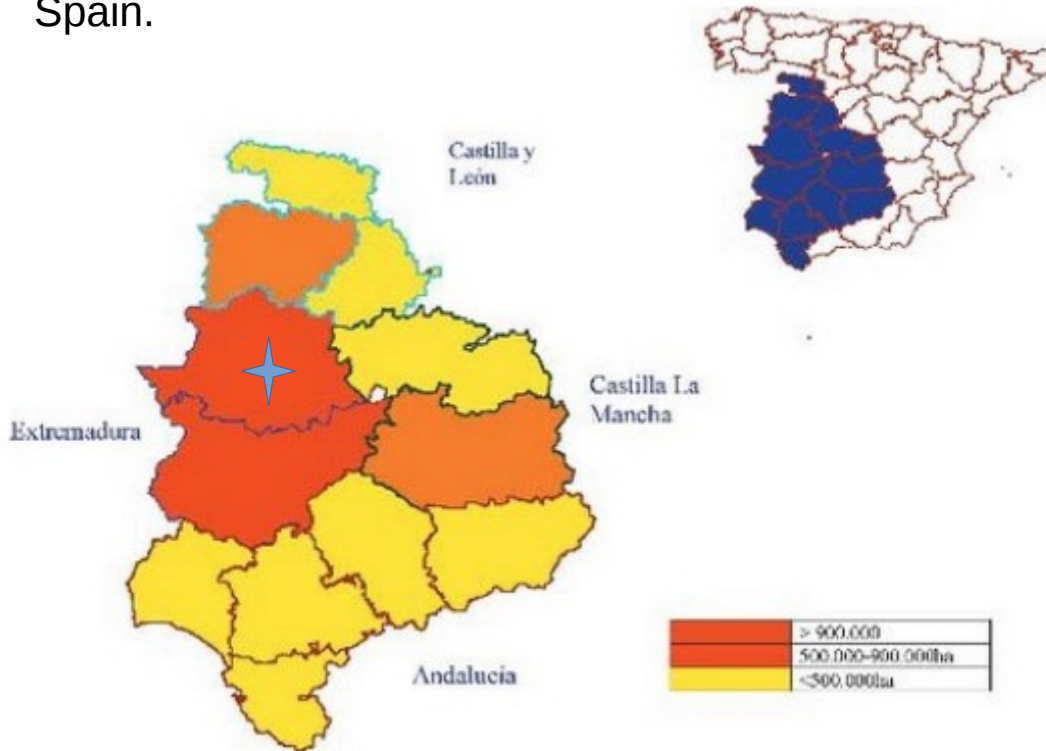

CO-FINANCING

BLOG

See more

SHARE THIS PROJECT

SPREAD THE WORD

NON-ECONOMIC NEEDS

Who feed the World?

"Declaration of Nyéléni",
Sélingué, Mali, 27 February
2007, about 500 delegates
from more than 80 countries
from Via Campesina adopted
the term
"food sovereignty"

The big picture of dehesa/montado in Iberian Peninsula

Dehesa (Sp) or montado (Pt): about 5 million hectares wooded pasture, the largest **High Nature Value Farming** in Europe.

Provinces where dehesa is founded in Spain.

Counties in what farms larger than 1.000 has are more than 50% of total area in Spain.

Less economical activity (an 8%) in the 1.300 towns with dehesa=
Extremadura the last objective 1 CAP Region in Spain