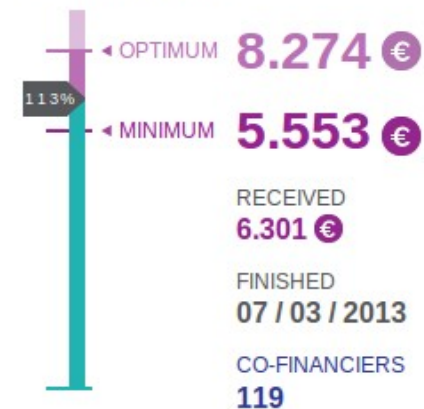

By: guerrillART

CATE Social, Technological, Educational, Ec

PROJECT

NEEDS

CO-FINANCIERS (119)

CROWDSOURCING (14)

NEWS (16)

FUNDED!

CO-FINANCING

BLOG

See more

SHARE THIS PROJECT

SPREAD THE WORD

NON-ECONOMIC NEEDS

Who feed the World?

"Declaration of Nyéléni",
Sélingué, Mali, 27 February
2007, about 500 delegates
from more than 80 countries
from Via Campesina adopted
the term
"food sovereignty"