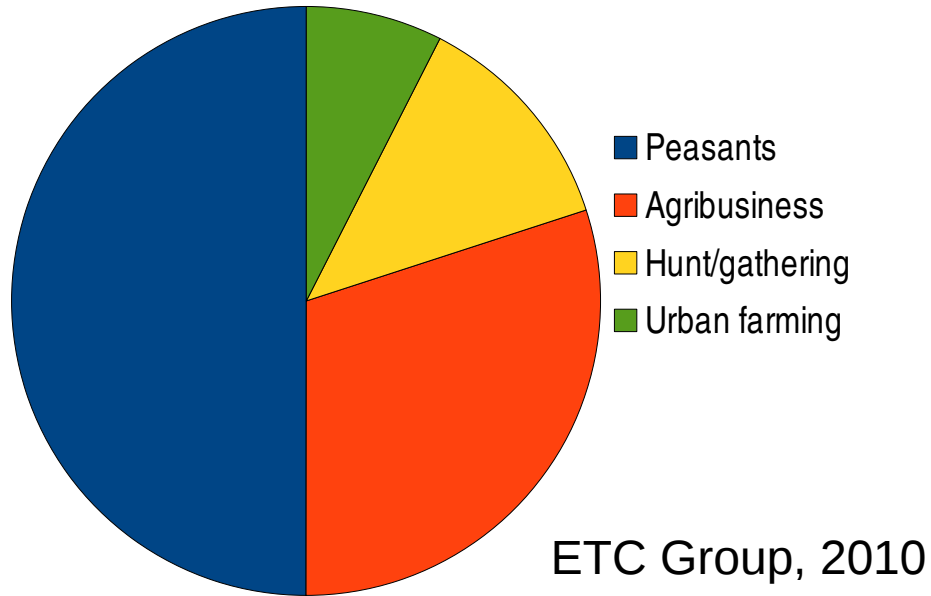

CO-FINANCING

BLOG

See more

SHARE THIS PROJECT

SPREAD THE WORD

NON-ECONOMIC NEEDS

Who feed the World?

"Declaration of Nyéléni",
Sélingué, Mali, 27 February
2007, about 500 delegates
from more than 80 countries
from Via Campesina adopted
the term
"food sovereignty"

The big picture of dehesa/montado in Iberian Peninsula

Dehesa (Sp) or montado (Pt): about 5 million hectares wooded pasture, the largest **High Nature Value Farming** in Europe.

Provinces where dehesa is founded in Spain.

Counties in what farms larger than 1.000 has are more than 50% of total area in Spain.

Less economical activity (an 8%) in the 1.300 towns with dehesa=
Extremadura the last objective 1 CAP Region in Spain